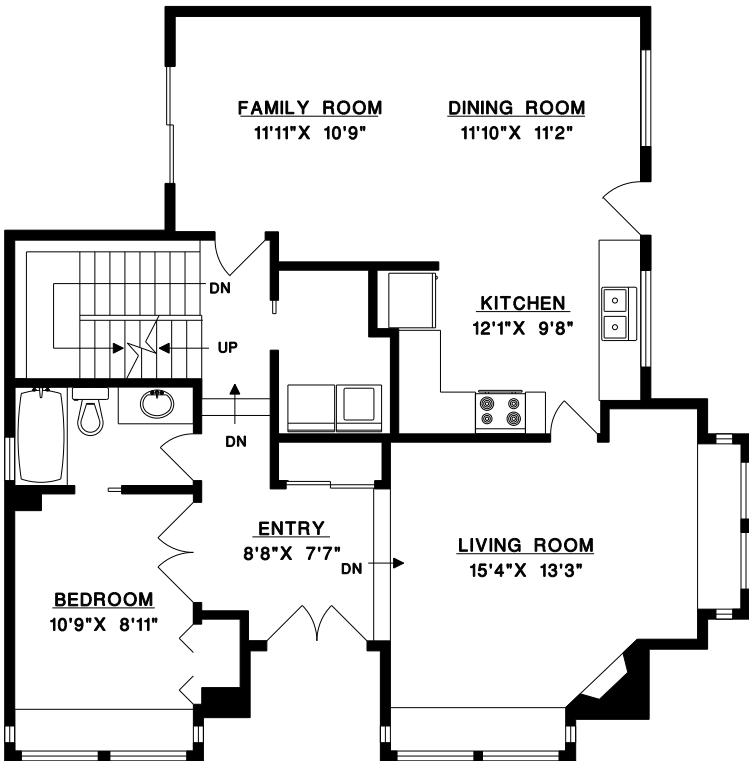

JOHN HUMPHREYS

tel: 604-988-8000

fax: 604-985-3612

RE/MAX CREST REALTY
101 - 2609 WESTVIEW DR.
NORTH VANCOUVER, B.C.

UPPER FLOOR

**303 E. 13TH STREET
NORTH VANCOUVER**

MAIN FLOOR 1,132 SQ.FT.
UPPER FLOOR 798 SQ.FT.
LOWER FLOOR 357 SQ.FT.
TOTAL 2,287 SQ.FT.

CRAWL SPACE 225 SQ.FT.
BALCONY 49 SQ.FT.

MAIN FLOOR

LOWER FLOOR

MEASURE MASTERS
Floor Planning & Site Plan Services
604-929-8229

FILE: 1736-01
DATE: MAR/07