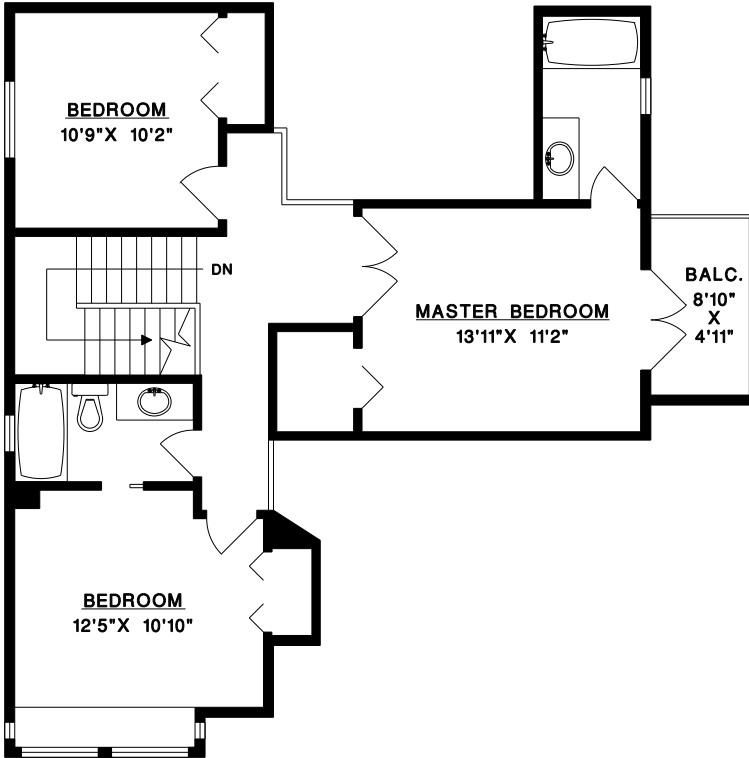

JOHN HUMPHREYS

tel: 604-988-8000

fax: 604-985-3612

RE/MAX CREST REALTY
101 - 2609 WESTVIEW DR.
NORTH VANCOUVER, B.C.

UPPER FLOOR

**303 E. 13TH STREET
NORTH VANCOUVER**

MAIN FLOOR 1,132 SQ.FT.
UPPER FLOOR 798 SQ.FT.
LOWER FLOOR 357 SQ.FT.
TOTAL 2,287 SQ.FT.

CRAWL SPACE 225 SQ.FT.
BALCONY 49 SQ.FT.

MAIN FLOOR

LOWER FLOOR

MEASURE MASTERS
Floor Planning & Site Plan Services
604-929-8229

FILE: 1736-01
DATE: MAR/07