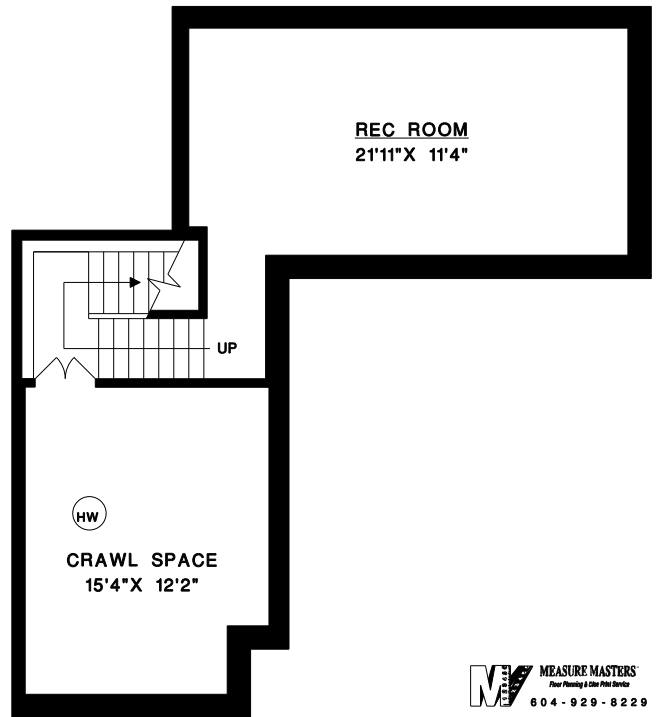

JOHN HUMPHREYS

tel: 604-988-8000

fax: 604-985-3612

RE/MAX CREST REALTY
101 - 2609 WESTVIEW DR.
NORTH VANCOUVER, B.C.

UPPER FLOOR

**303 E. 13TH STREET
NORTH VANCOUVER**

MAIN FLOOR 1,132 SQ.FT.
UPPER FLOOR 798 SQ.FT.
LOWER FLOOR 357 SQ.FT.
TOTAL 2,287 SQ.FT.

CRAWL SPACE 225 SQ.FT.
BALCONY 49 SQ.FT.

MAIN FLOOR

LOWER FLOOR

MEASURE MASTERS
Floor Planning & Site Plan Services
604-929-8229

FILE: 1736-01
DATE: MAR/07